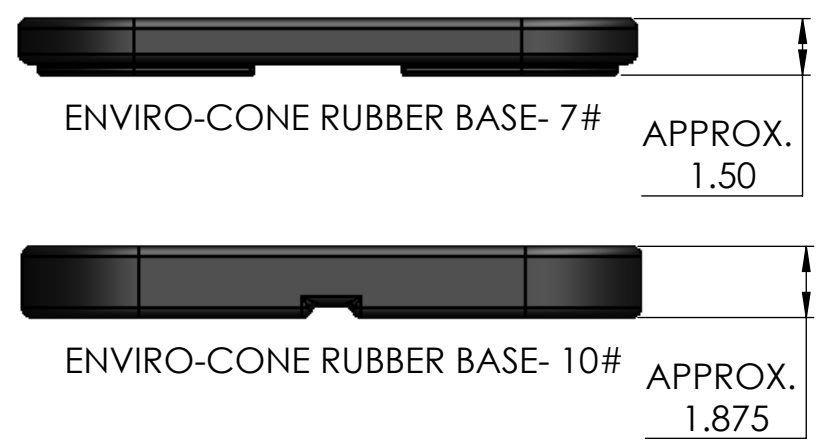

8 7 6 5 4 3 2 1

7# AND 10# RUBBER BASE

12# RUBBER BASE

ENVIRO-CONE 28IN
NO SHEETING

ENVIRO-CONE 28IN
U.S. SHEETING

- 3. Operating Temperature Range: -40 TO +180 degrees Fahrenheit
 - 2. All dimensions are in inches
 - 1. Colors available in Orange and Lime Green
- NOTES: UNLESS OTHERWISE SPECIFIED**

UNLESS OTHERWISE SPECIFIED:
ALL DIMENSIONS ARE IN INCHES[mm].
TOLERANCES:
FRACTIONAL: X/X ± 1/16" [1.6mm]
DECIMAL: X.X ± .0625"
X.XX ± .032"
X.XXX ± .015"
DEGREES: ± 0.5°

10700 Frankstown Road, Suite 105
Pittsburgh, PA 15235
(866) 448-2647
F: (800) 722-5281
tamiscorp.com

TITLE:
**ENVIRO-CONE 28IN
SPECIFICATIONS**

DRAWN BY:
CHRIS JAIME
DATE:
11/19/14
CHECKED BY:
GM
DATE:
11/19/14
APPROVED BY:
GM
DATE:
11/19/14

SIZE B	DWG. NO. 16028-SPEC	REV A
		SHEET 1 OF 1

C
B
A

8 7 6 5 4 3 2 1