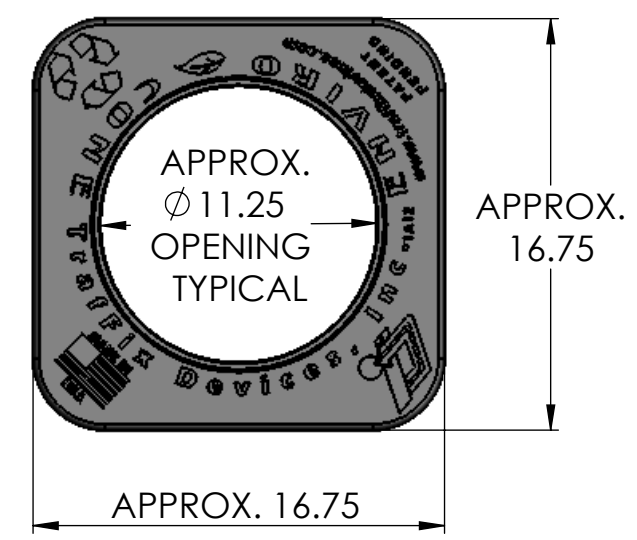

8 7 6 5 4 3 2 1

7# AND 10# RUBBER BASE

12# RUBBER BASE

ENVIRO-CONE 28IN
NO SHEETING

ENVIRO-CONE 28IN
U.S. SHEETING

- 3. Operating Temperature Range: -40 TO +180 degrees Fahrenheit
 - 2. All dimensions are in inches
 - 1. Colors available in Orange and Lime Green
- NOTES: UNLESS OTHERWISE SPECIFIED**

UNLESS OTHERWISE SPECIFIED:
ALL DIMENSIONS ARE IN INCHES[mm].
TOLERANCES:
FRACTIONAL: X/X ± 1/16" [1.6mm]
DECIMAL: X.X ± .0625"
X.XX ± .032"
X.XXX ± .015"
DEGREES: ± 0.5°

10700 Frankstown Road, Suite 105
Pittsburgh, PA 15235
(866) 448-2647
F: (800) 722-5281
tamiscorp.com

TITLE:
**ENVIRO-CONE 28IN
SPECIFICATIONS**

DRAWN BY:
CHRIS JAIME
DATE:
11/19/14
CHECKED BY:
GM
DATE:
11/19/14
APPROVED BY:
GM
DATE:
11/19/14

SIZE B	DWG. NO. 16028-SPEC	REV A
		SHEET 1 OF 1

C
B
A

8 7 6 5 4 3 2 1