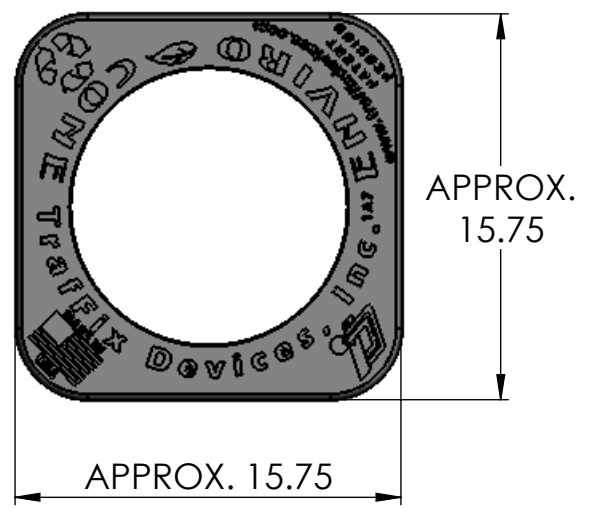

8 7 6 5 4 3 2 1

7# AND 10# RUBBER BASE

12# RUBBER BASE

ENVIRO-CONE 28IN
NO SHEETING

ENVIRO-CONE 28IN
U.S. SHEETING

- 3. Operating Temperature Range: -40 TO +180 degrees Fahrenheit
 - 2. All dimensions are in inches
 - 1. Colors available in Orange and Lime Green
- NOTES: UNLESS OTHERWISE SPECIFIED**

UNLESS OTHERWISE SPECIFIED:
ALL DIMENSIONS ARE IN INCHES[mm].
TOLERANCES:
FRACTIONAL: X/X ± 1/16" [1.6mm]
DECIMAL: X.X ± .0625"
X.XX ± .032"
X.XXX ± .015"
DEGREES: ± 0.5°

10700 Frankstown Road, Suite 105
Pittsburgh, PA 15235
(866) 448-2647
F: (800) 722-5281
tamiscorp.com

TITLE:
**ENVIRO-CONE 28IN
SPECIFICATIONS**

DRAWN BY:
CHRIS JAIME
DATE:
11/19/14
CHECKED BY:
GM
DATE:
11/19/14
APPROVED BY:
GM
DATE:
11/19/14

SIZE B	DWG. NO. 16028-SPEC	REV A
		SHEET 1 OF 1

C
B
A

8 7 6 5 4 3 2 1