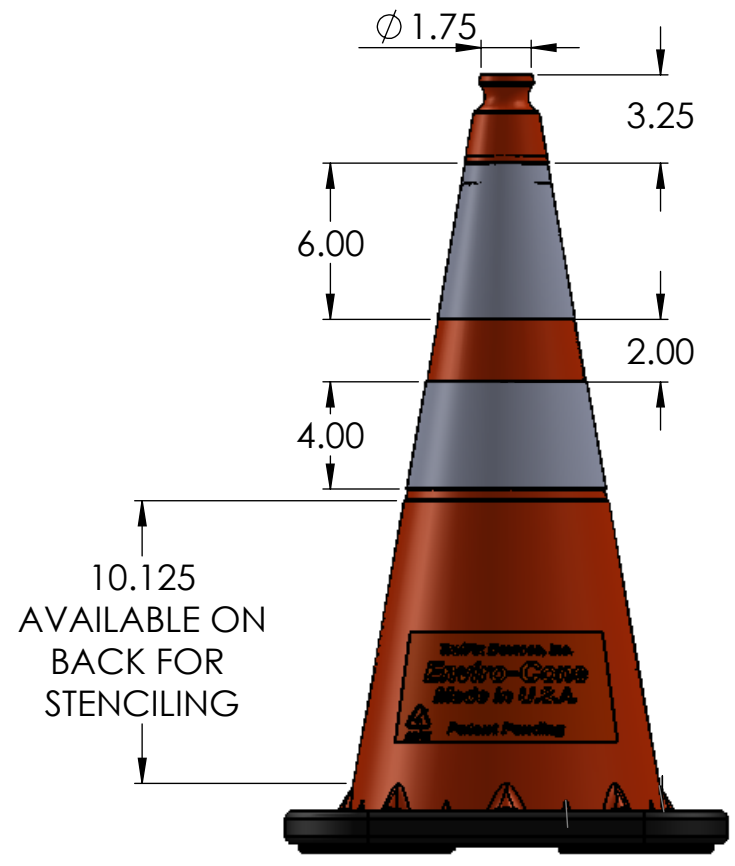

8 7 6 5 4 3 2 1

7# AND 10# RUBBER BASE

12# RUBBER BASE

ENVIRO-CONE 28IN
NO SHEETING

ENVIRO-CONE 28IN
U.S. SHEETING

- 3. Operating Temperature Range: -40 TO +180 degrees Fahrenheit
 - 2. All dimensions are in inches
 - 1. Colors available in Orange and Lime Green
- NOTES: UNLESS OTHERWISE SPECIFIED**

UNLESS OTHERWISE SPECIFIED:
ALL DIMENSIONS ARE IN INCHES[mm].
TOLERANCES:
FRACTIONAL: X/X ± 1/16" [1.6mm]
DECIMAL: X.X ± .0625"
X.XX ± .032"
X.XXX ± .015"
DEGREES: ± 0.5°

10700 Frankstown Road, Suite 105
Pittsburgh, PA 15235
(866) 448-2647
F: (800) 722-5281
tamiscorp.com

TITLE:
**ENVIRO-CONE 28IN
SPECIFICATIONS**

DRAWN BY:
CHRIS JAIME
DATE:
11/19/14
CHECKED BY:
GM
DATE:
11/19/14
APPROVED BY:
GM
DATE:
11/19/14

SIZE B	DWG. NO. 16028-SPEC	REV A
		SHEET 1 OF 1

C
B
A

8 7 6 5 4 3 2 1