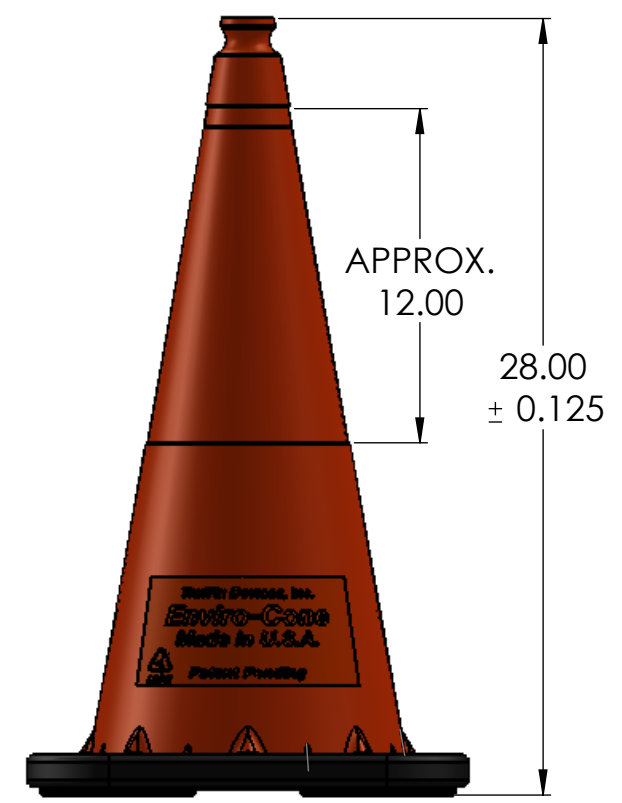

8 7 6 5 4 3 2 1

7# AND 10# RUBBER BASE

12# RUBBER BASE

ENVIRO-CONE 28IN
NO SHEETING

ENVIRO-CONE 28IN
U.S. SHEETING

- 3. Operating Temperature Range: -40 TO +180 degrees Fahrenheit
 - 2. All dimensions are in inches
 - 1. Colors available in Orange and Lime Green
- NOTES: UNLESS OTHERWISE SPECIFIED**

UNLESS OTHERWISE SPECIFIED:
ALL DIMENSIONS ARE IN INCHES[mm].
TOLERANCES:
FRACTIONAL: X/X ± 1/16" [1.6mm]
DECIMAL: X.X ± .0625"
X.XX ± .032"
X.XXX ± .015"
DEGREES: ± 0.5°

10700 Frankstown Road, Suite 105
Pittsburgh, PA 15235
(866) 448-2647
F: (800) 722-5281
tamiscorp.com

TITLE:
**ENVIRO-CONE 28IN
SPECIFICATIONS**

DRAWN BY:
CHRIS JAIME
DATE:
11/19/14
CHECKED BY:
GM
DATE:
11/19/14
APPROVED BY:
GM
DATE:
11/19/14

SIZE B	DWG. NO. 16028-SPEC	REV A
		SHEET 1 OF 1

C
B
A

8 7 6 5 4 3 2 1